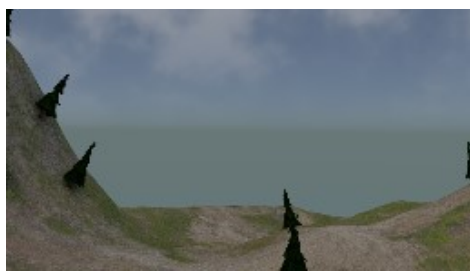

1. Jungle Mountains

1.1 MASTER:

Fade in to view of jungle mountains.

1.2

1.3 VERY WIDE SHOT:

1.4 MEDIUM:

2. Back of Cave

2.1 CUT-IN:

3. What monkey sees from mouth of cave

3.1 POV:

Looking Center Monkey pans from L-R and back. Tilting head as if stretching his body from side to side / morning exercises. Show this with back of cave shots too.

3.2

Looking Left

3.3

Looking Center again

3.4

Looking Right Repeat L-R sequence, on 3rd time Monolith just appears in center valley floor

4. Monkey / Monolith profile

4.1 VERY WIDE SHOT:

5. Unseen Force

5.1 POV:

POV from the Blast with Unseen Force sounds
as destruction heads from blast to cave