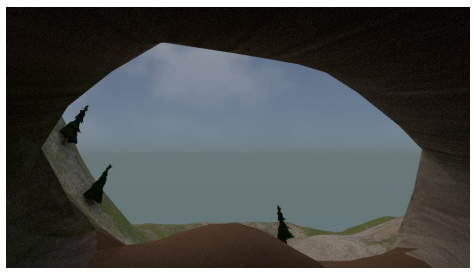

1. Jungle Mountains

1.1 MASTER:

Fade in to view of jungle mountains.

1.2

1.3 VERY WIDE SHOT:

1.4 MEDIUM:

2. Back of Cave

2.1 CUT-IN:

3. What monkey sees from mouth of cave

3.1 POV:

Looking Center Monkey pans from L-R and back. Tilting head as if stretching his body from side to side / morning exercises. Show this with back of cave shots too.

3.2

Looking Left

3.3

Looking Center again

3.4

Looking Right Repeat L-R sequence, on 3rd time Monolith just appears in center valley floor

4. Monkey / Monolith profile

4.1 VERY WIDE SHOT:

5. Unseen Force

5.1 POV:

POV from the Blast with Unseen Force sounds
as destruction heads from blast to cave