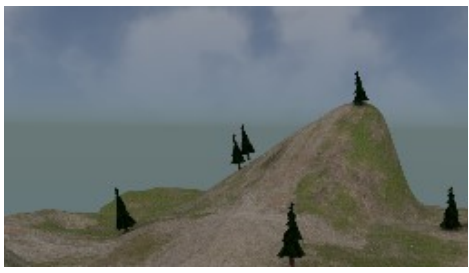

1. Jungle Mountains

1.1 MASTER:

Fade in to view of jungle mountains.

1.2

1.3 VERY WIDE SHOT:

1.4 MEDIUM:

2. Back of Cave

2.1 CUT-IN:

3. What monkey sees from mouth of cave

3.1 POV:

Looking Center Monkey pans from L-R and back. Tilting head as if stretching his body from side to side / morning exercises. Show this with back of cave shots too.

3.2

Looking Left

3.3

Looking Center again

3.4

Looking Right Repeat L-R sequence, on 3rd time Monolith just appears in center valley floor

4. Monkey / Monolith profile

4.1 VERY WIDE SHOT:

5. Unseen Force

5.1 POV:

POV from the Blast with Unseen Force sounds
as destruction heads from blast to cave